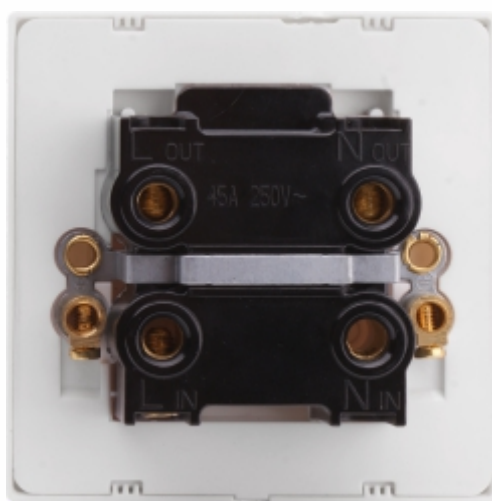

PILOT
RANGE

NEXTLITE®
PRODUCTS OF NEXTLITE-UAE